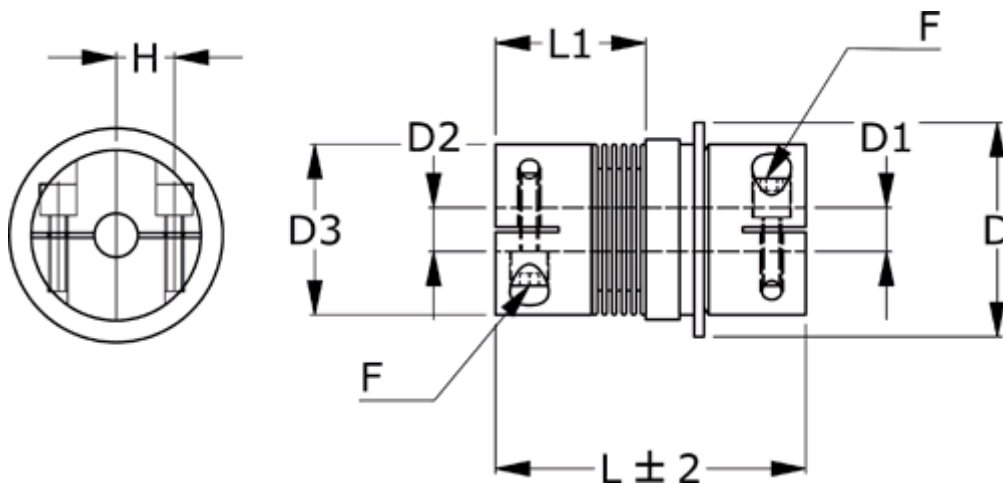

Article number: 335010070650812C2

Description: Safety coupling BKK 007 synchronous
Length 65 mm, bore 8/12 mm, TKn max 7 NM

Measures

D = 49

D1 = 12

D2 = 8

D3 = 40.0

F = M4

H = 15.5

L = 65

L1 = 34.0

Nom. torque NM (TKn) = 7NM overload torque range 2

Position engagement = C = Synchronous

s = 0.7